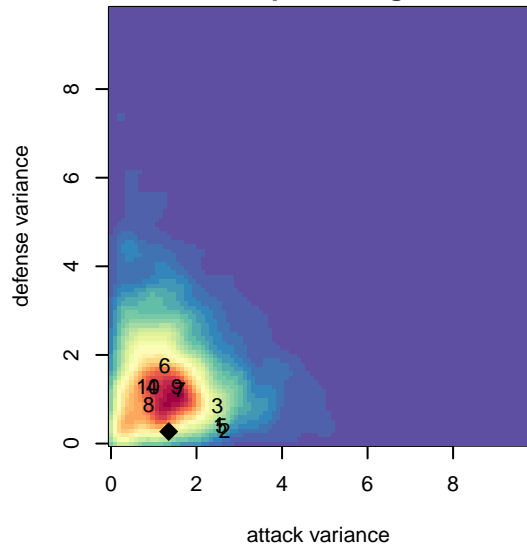

**attack and defense variance (black dot)
relative to other teams
and top 10 in region**

**attack and defense rating
relative to others at age
and all opponents in last 13 months**

Performance relative to 13 month average