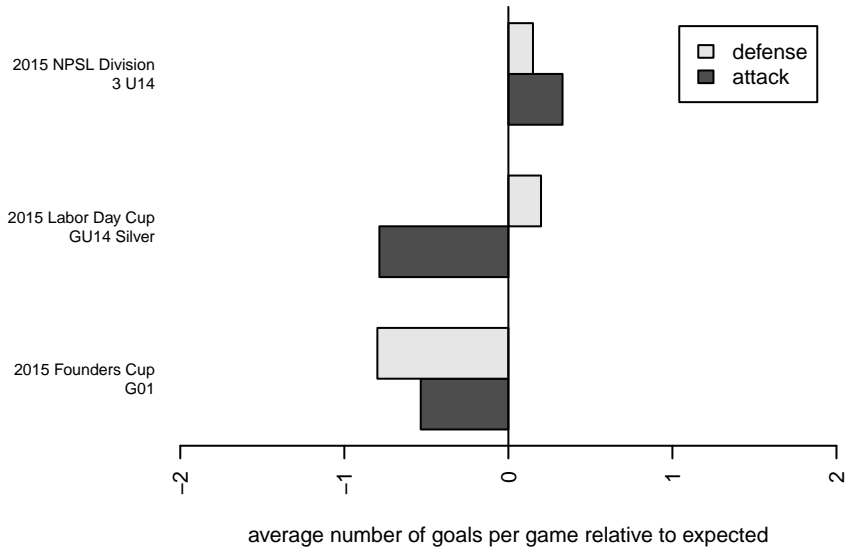

**attack and defense variance (black dot)
relative to other teams
and top 10 in region**

**attack and defense rating
relative to others at age
and all opponents in last 13 months**

Performance relative to 13 month average