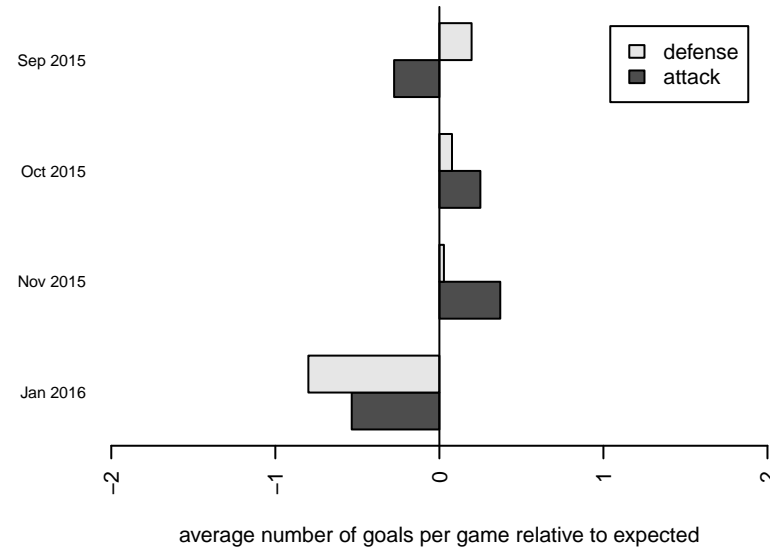

Performance relative to 13 month average