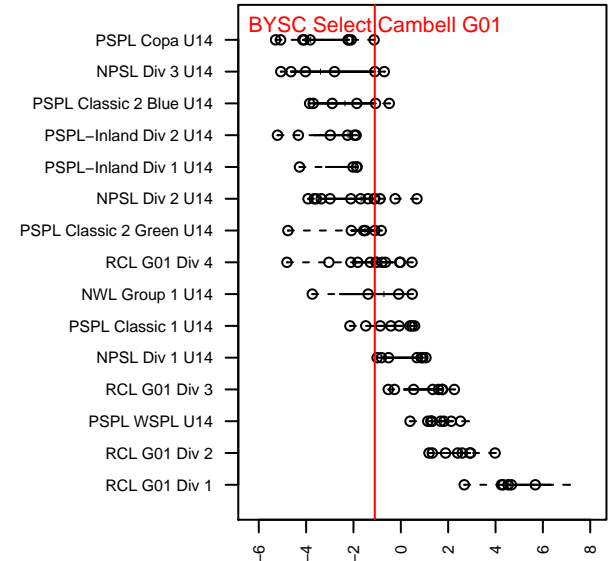

**attack and defense variance (black dot)
relative to other teams
and top 10 in region**

**attack and defense rating
relative to others at age
and all opponents in last 13 months**

Performance relative to 13 month average